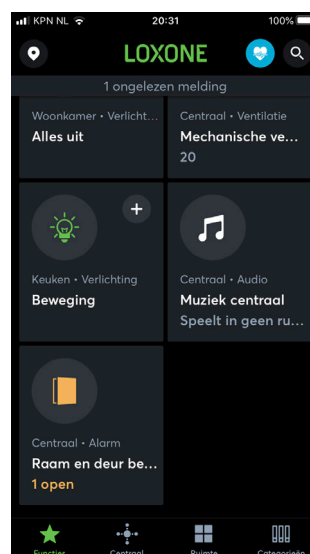

LOXONE Smart Home Automatisering

LOXONE Smart Home Automatisering