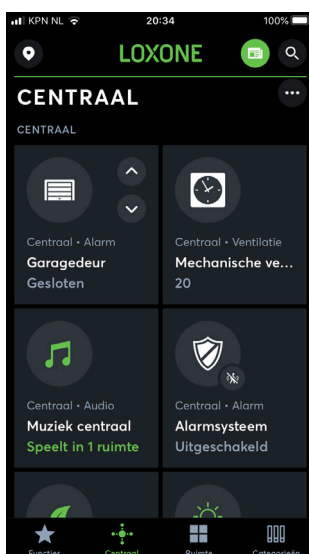

LOXONE Smart Home Automatisering

LOXONE Smart Home Automatisering