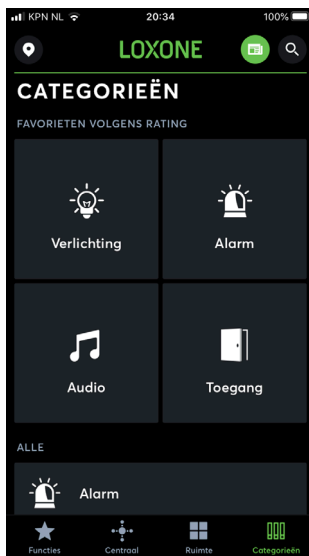

LOXONE Smart Home Automatisering

LOXONE Smart Home Automatisering